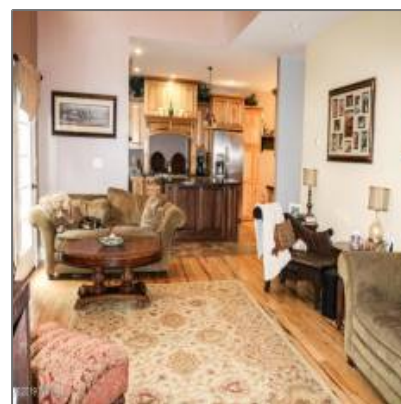

Residential - single family

3,081 Sqft - 130 STOPPER- ROAD- S.
Williamsport- Pennsylvania 17702

Basic Details

Property Type: **Residential - single family**

Listing Type: **For Sale**

Listing ID: **WB-88345**

Price: **$750,000**

Bedrooms: **5**

Rooms: **12**

Bathrooms: **2.5**

Half Bathrooms: **1**

Square Footage: **3,081 Sqft**

Year Built: **2007**

Lot Area: **73.59 Acres**

Country: **US**

State: **PA**

County: **Lycoming**

City: **S. Williamsport**

Zipcode: **17702**

Features

✓ Heating System: [Outdoor furnace](#)

✓ Cooling System: [See remarks](#)

✓ Basement: [Full, Walkout Access](#)

✓ View: [Pastoral, Woods](#)

Address [Map](#)