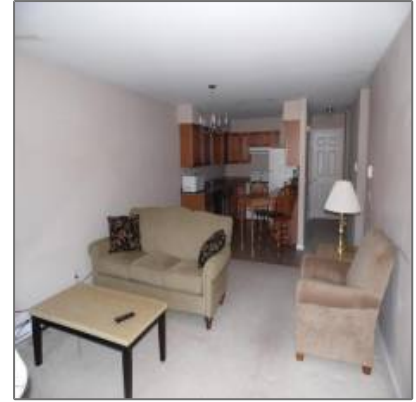

Rental

897 Sqft - 30 HICKORY, TERRACE, Wellsboro,
Pennsylvania 16901

Basic Details

Property Type: **Rental**

Property Subtype: **Townhouse**

Listing ID: **WB-83605**

Price: **\$1,050**

Bedrooms: **2**